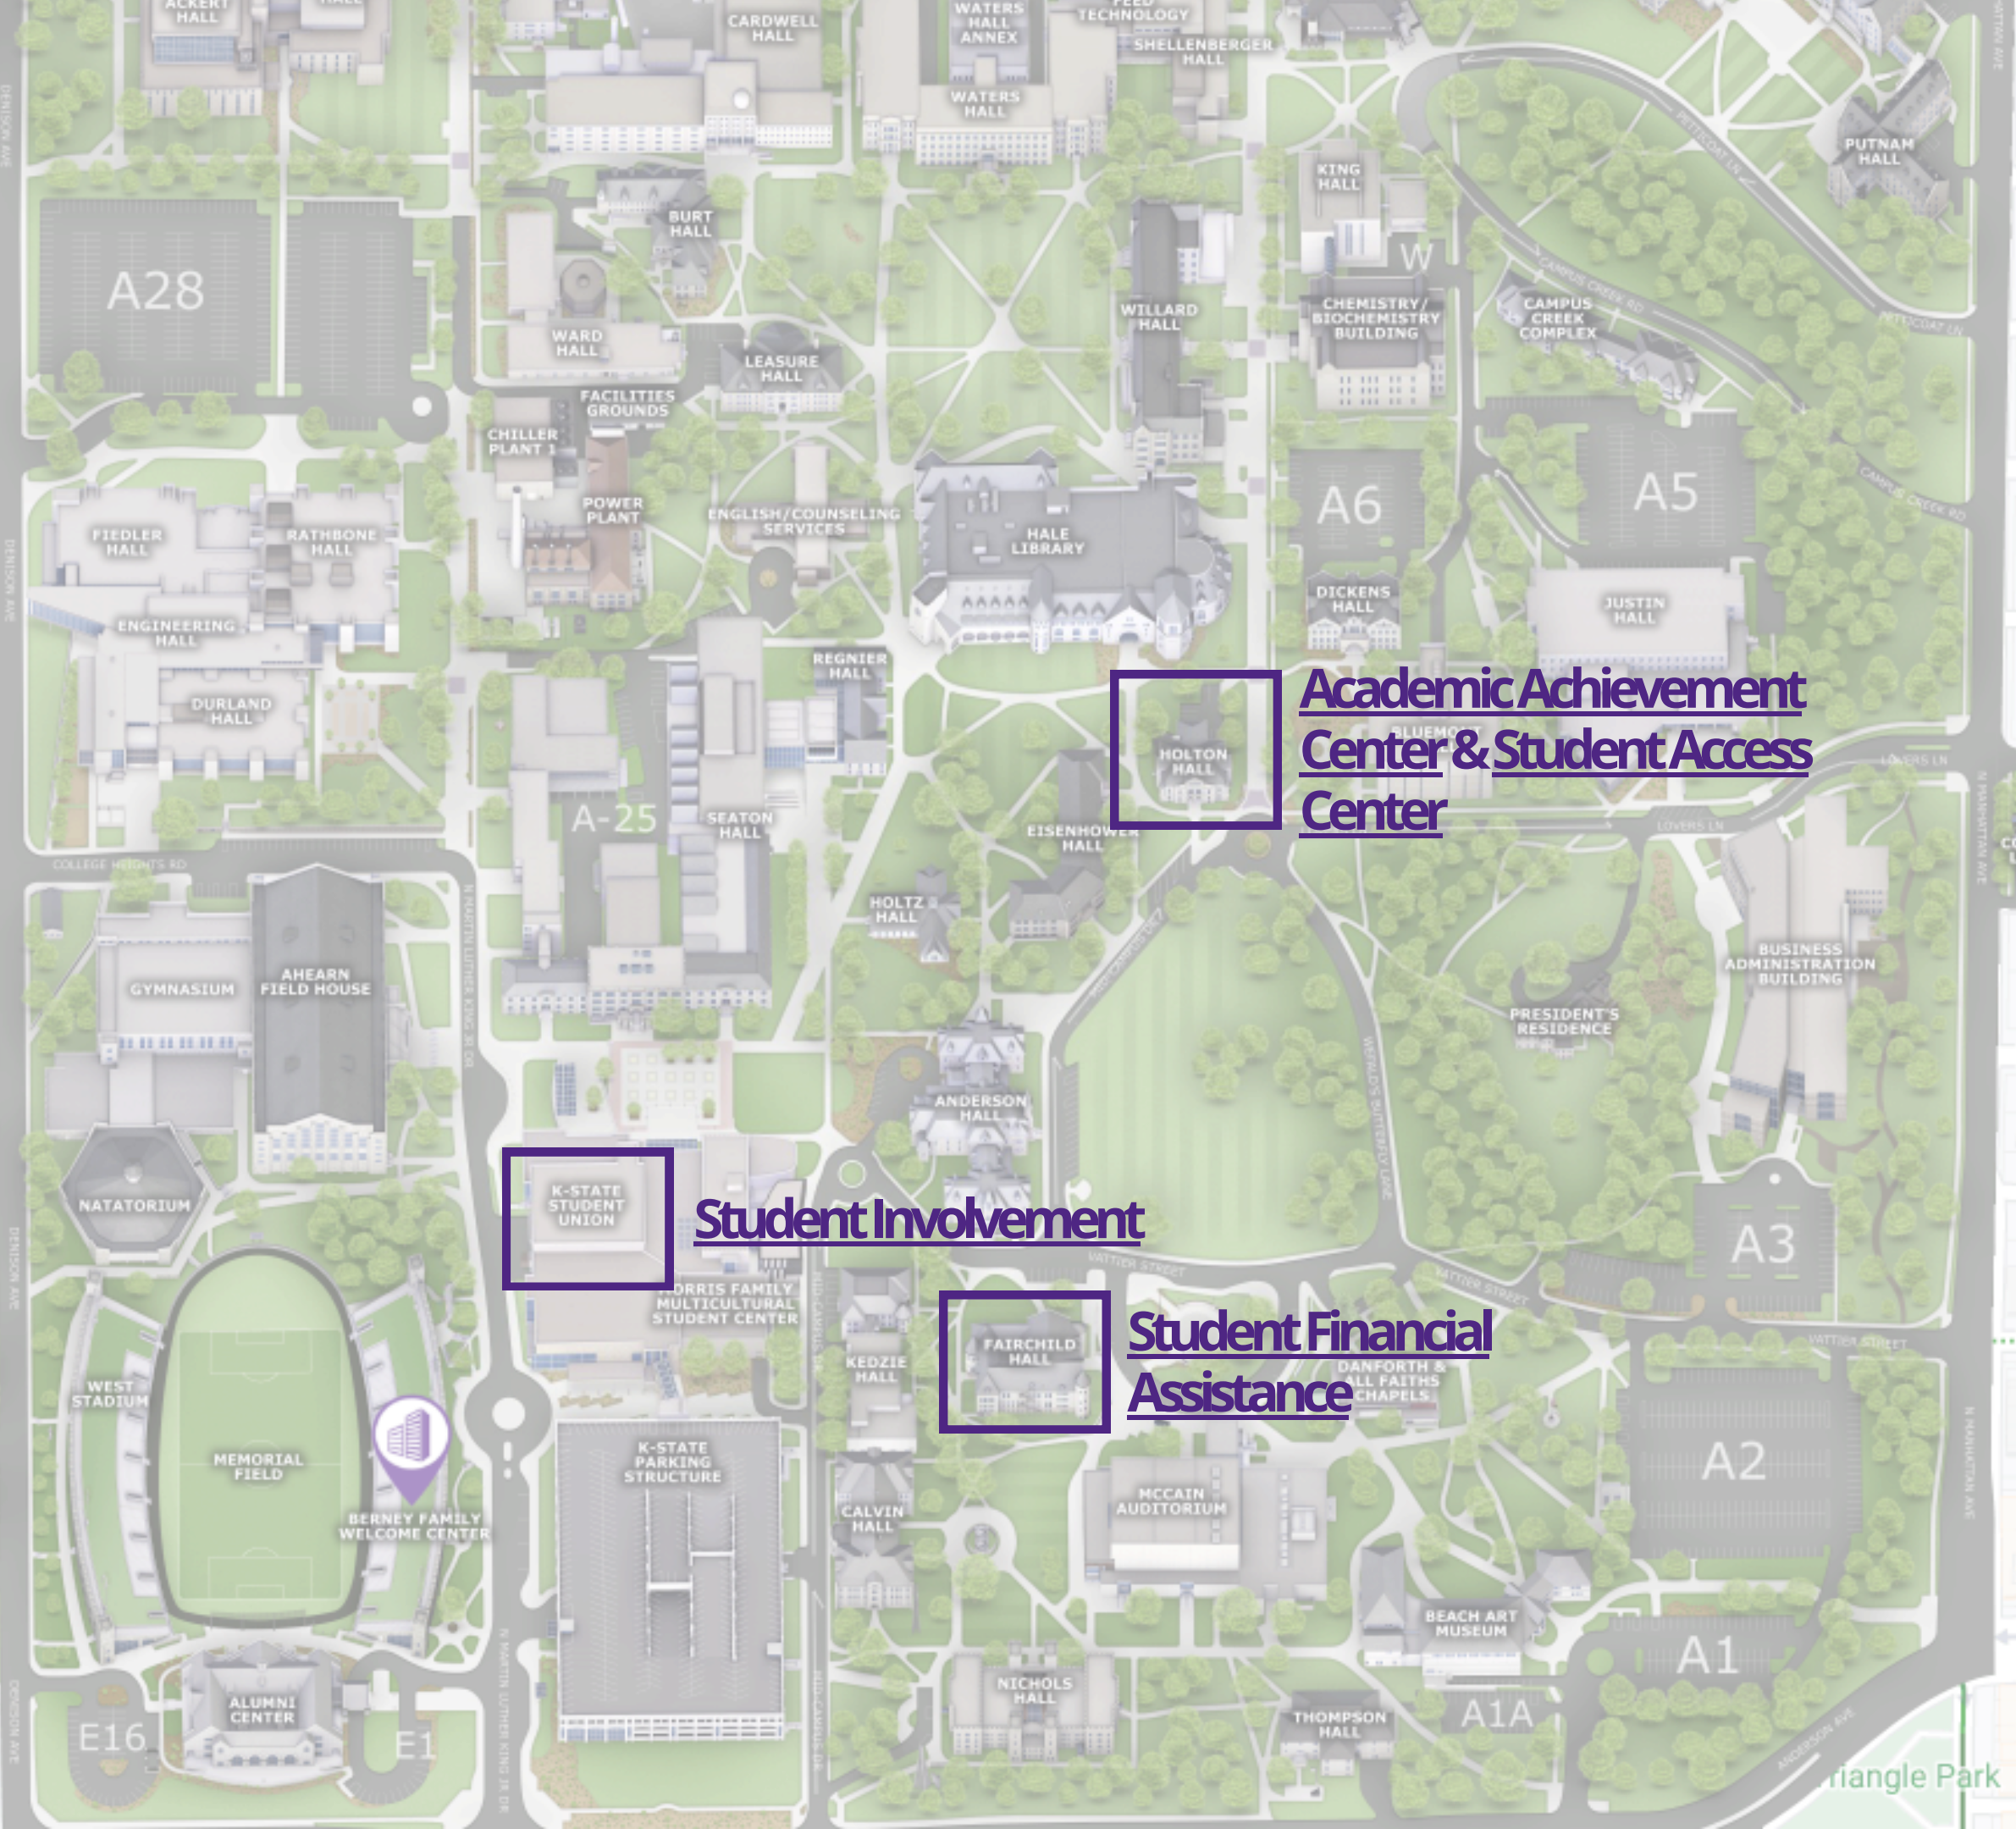

Academic Achievement Center & Student Access Center

Student Involvement

Student Financial Assistance