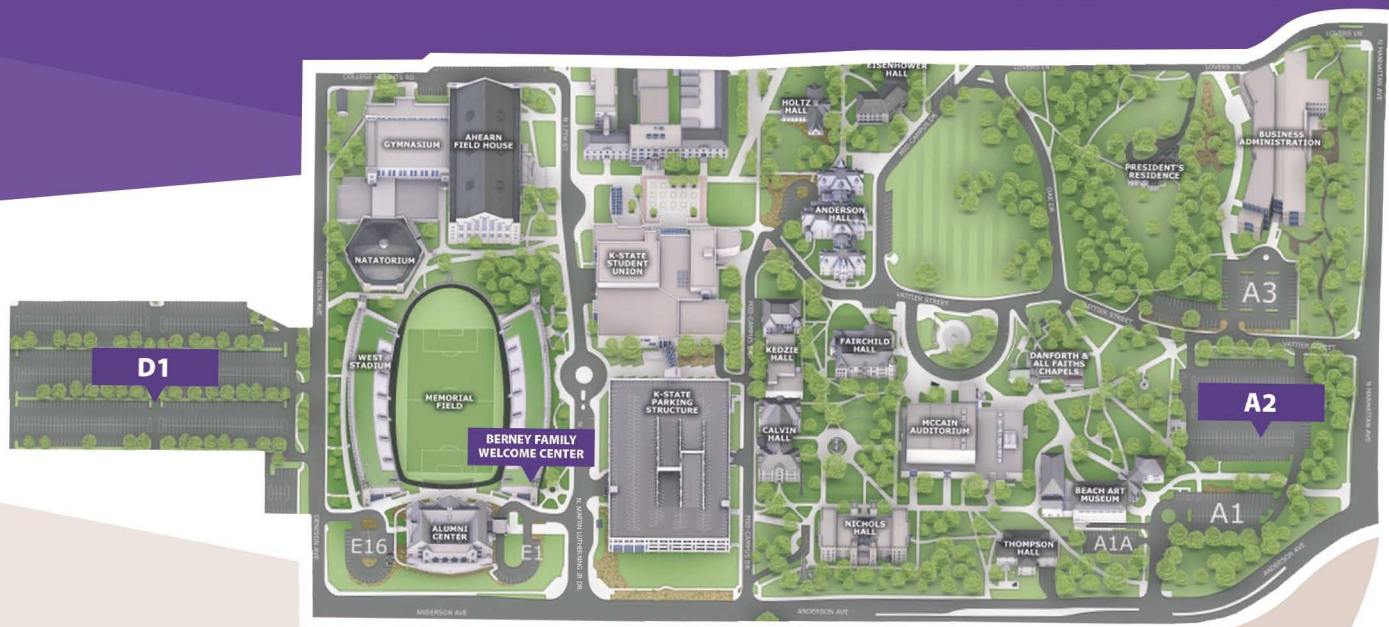

K-STATE

- - 2021
WRITE IN YOUR CAMPUS VISIT DATE
OCV21BFWC

Thanks for scheduling a **K-State visit!**

FREE PARKING

- Option 1 - The West Stadium Parking lot, D1, is the primary parking lot for campus visitors checking in at the Berney Family Welcome Center. Please use the crosswalk at Anderson and Denison to cross Denison Avenue.
- Option 2 - There are a limited number of parking spaces in lot A2.
- Additional options - You may park in any lot designated by signs with the letters W, O, T, or Z.

ALUMNI CENTER PARKING LOT

The parking permit is NOT valid in the K-State Alumni Center parking lot, directly adjacent to the Berney Family Welcome Center on N. Martin Luther King Jr. Drive. This lot is for guests of the Alumni Center only.

DISPLAY ON DASHBOARD

Please check in at the Berney Family Welcome Center!