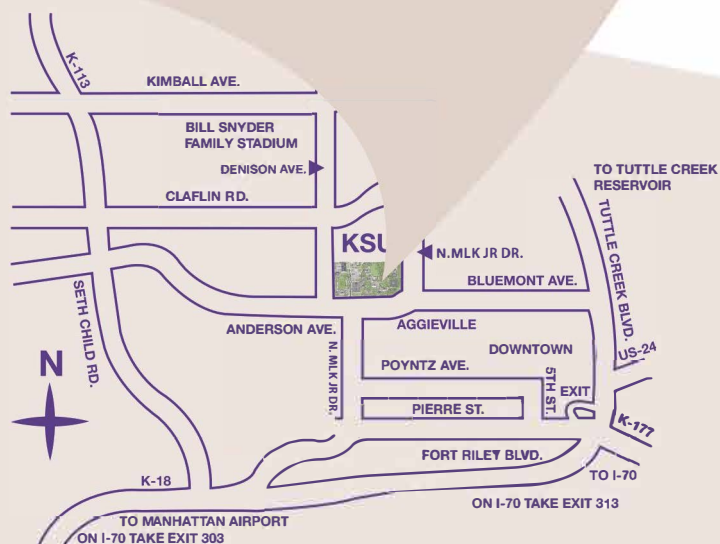

or reserved stalls, or in areas marked "No Parking." If you park in a metered stall, you must pay the meter fee.

Several streets and pedestrian walkways throughout campus may be impacted by construction. Please allow additional time when arriving to and walking around K-State.

If you need assistance at any time, please call us the Office of Recruitment and Admissions at 785-532-1521.

DISPLAY ON DASHBOARD

Please check in at the Berney Family Welcome Center!