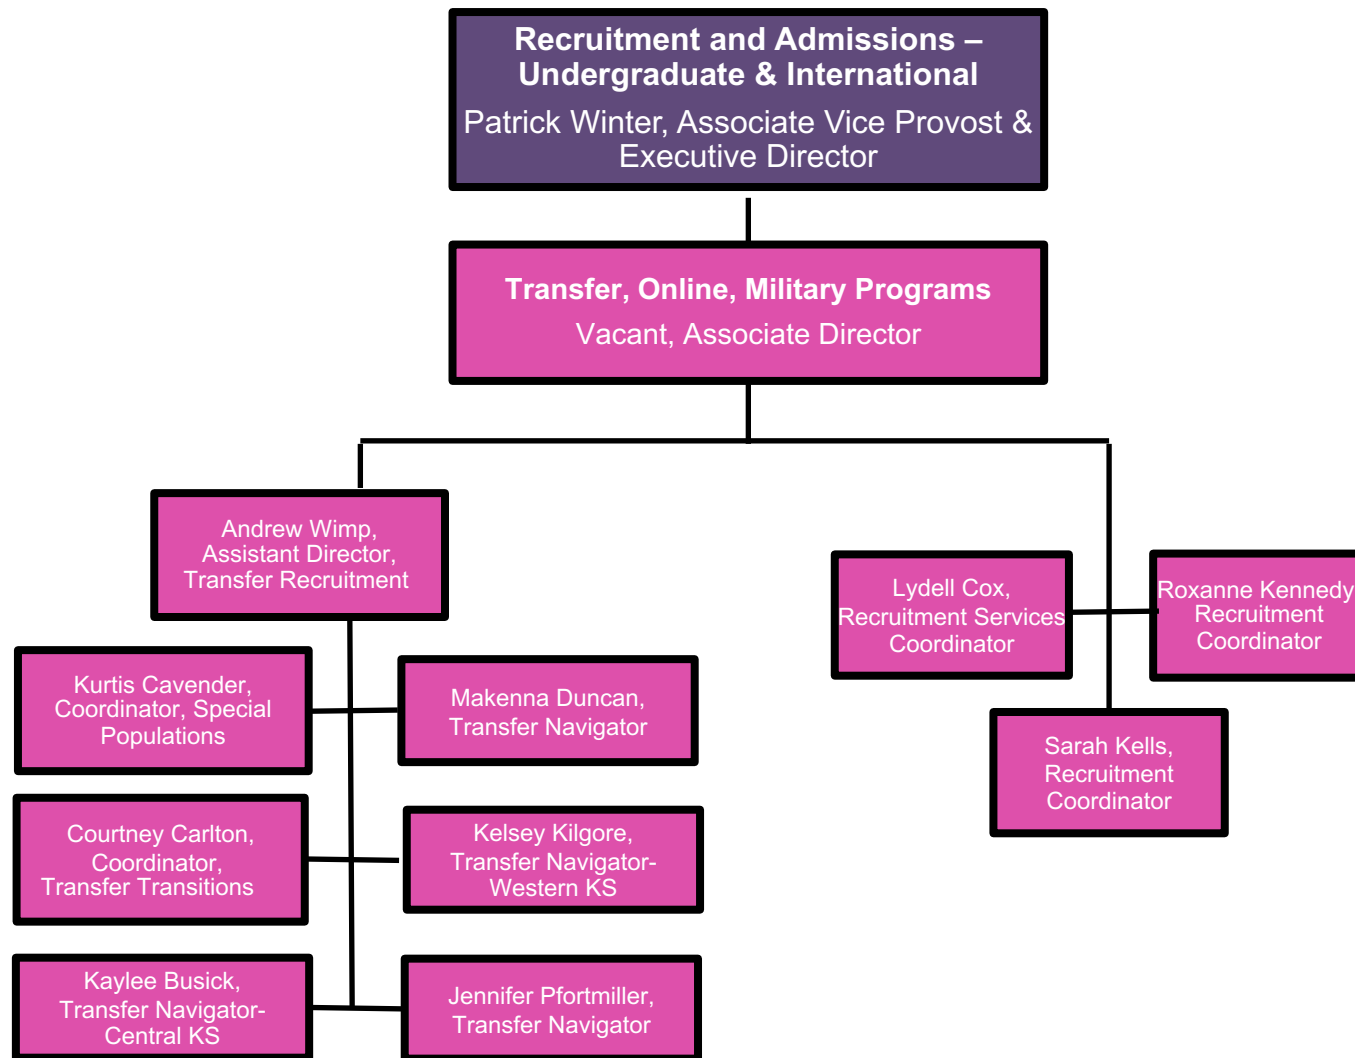

Melissa Glaser,
Coordinator of
Engagement

Taleri Jones,
EM Assistant

Marlyn Engle,
Coordinator of Events
and Open House

Pete Loganbill,
Welcome Desk
Assistant

See complete chart page 5

See complete chart page 7

See complete chart page 6

See complete chart page 8

**Recruitment and Admissions –
Undergraduate & International**
Patrick Winter, Associate Vice Provost &
Executive Director

**Undergraduate Admissions &
Operations**
Molly McGaughey, Director