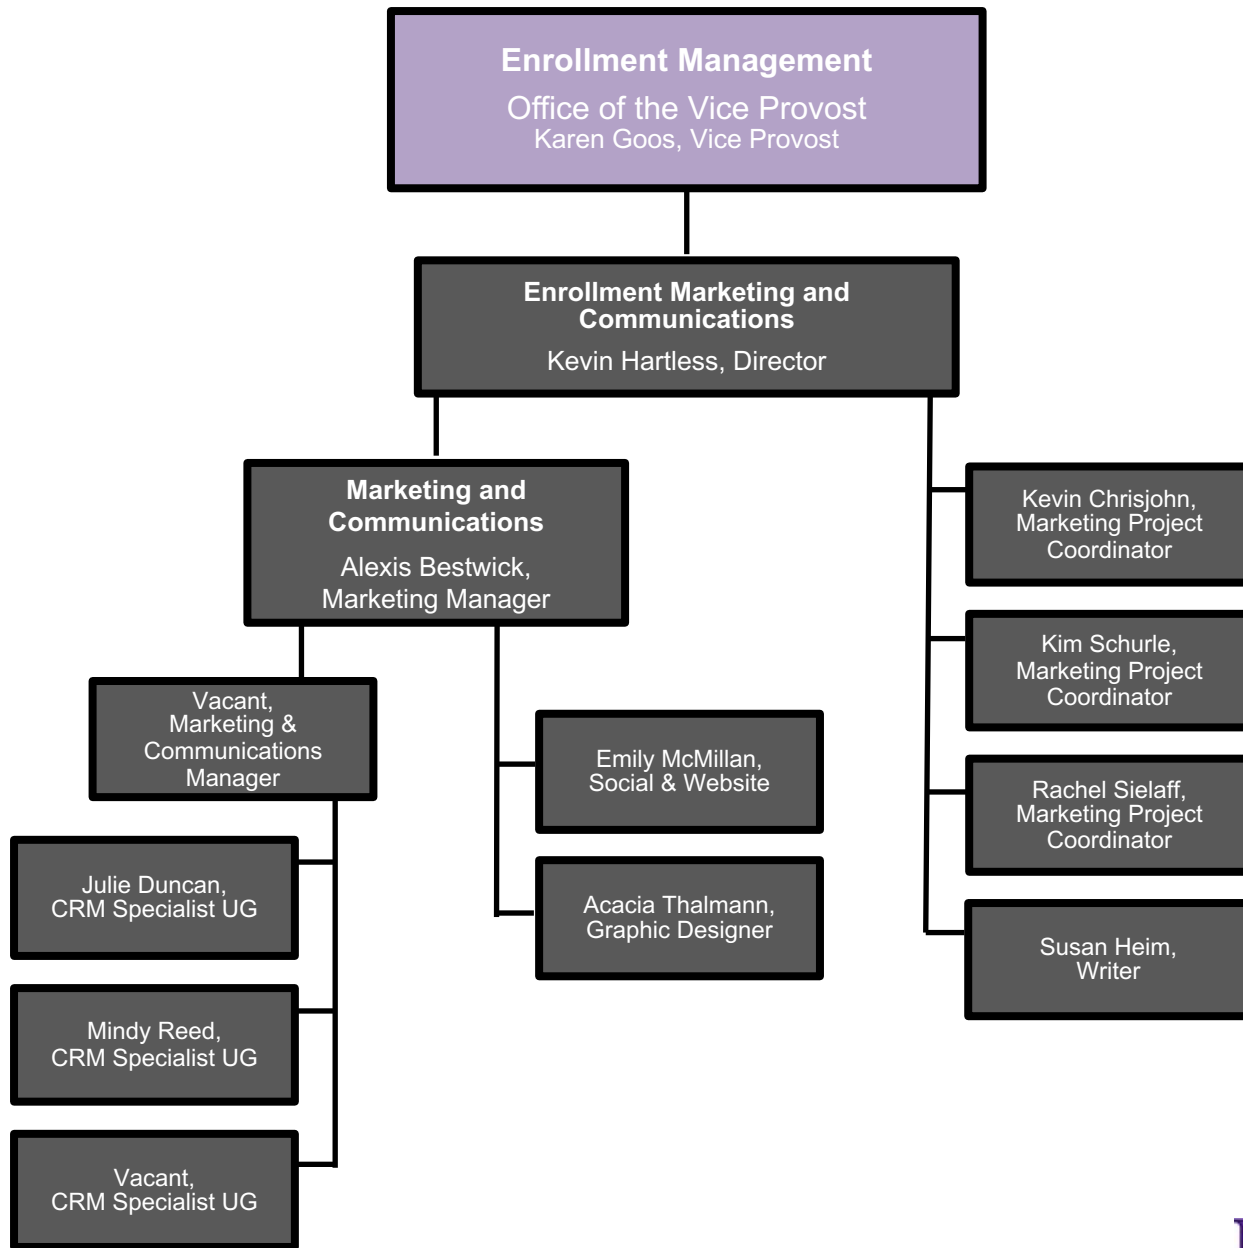

Office of the Vice Provost
Full Org Chart, Page 2

Recruitment and Admissions – UG & International
Full Org Chart, Pages 4-8

Registrar
Full Org Chart, Page 10

Enrollment Marketing & Communications
Full Org Chart, Page 3

Student Financial Assistance
Full Org Chart, Page 9

Graduate Recruitment
Full Org Chart, Page 11

**VPEM Units
Organizational Chart
June 2024**

Enrollment Management
Karen Goos, Vice Provost

Amanda Chance,
Office Specialist III