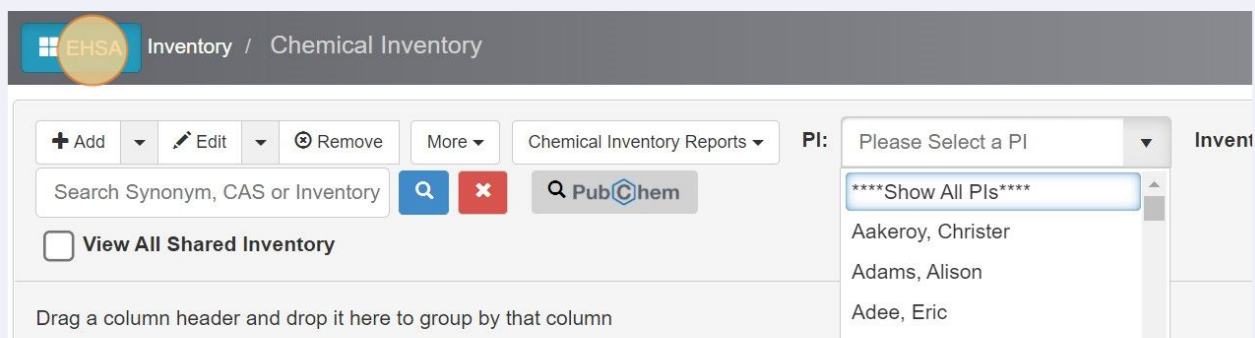

# EHSA Logout

- 1 To logout from the system, you have to be in one of the main headers or the dashboard, go back to your dashboard by clicking "EHSA" in the top left corner.

- 2 In the right hand corner click the dropdown.